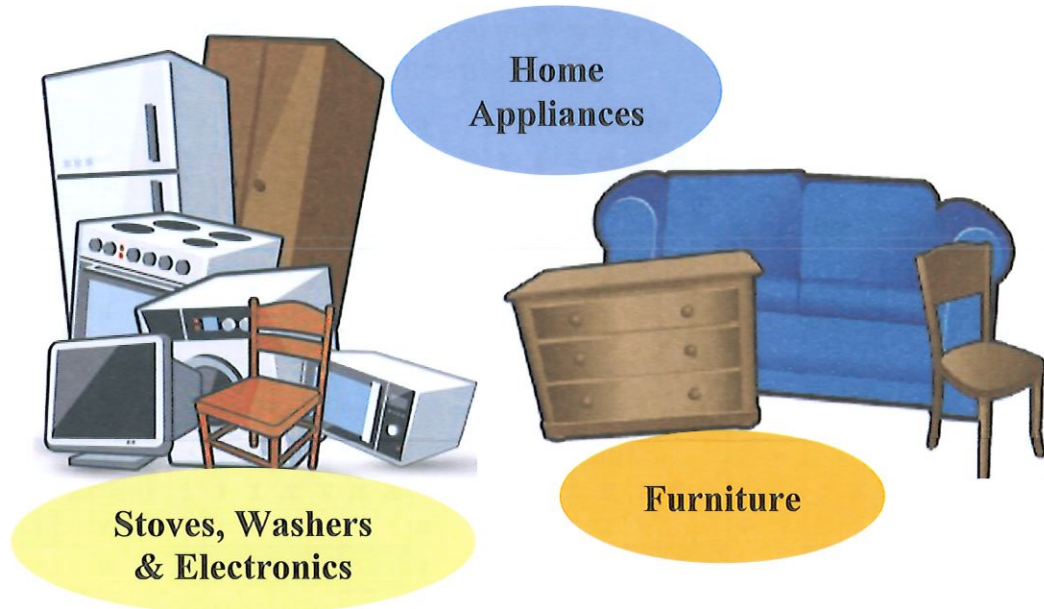

STARTING IN MARCH 2022 CURBSIDE BULK WASTE PICKUP PROGRAM

PROGRAM DETAILS

- Program serves Chicopee residential properties only
- Bulk waste curbside pickup offered March thru November
- Pickups scheduled on Tuesdays and Thursdays each week
- On-line permit registration required
- Scheduling starts in February 2022
- Curbside bulk waste pickup fees will apply (see website for details)

To apply for and schedule a curbside pickup go to:

www.chicopeema.gov/815

Curbside program for residential bulk waste only
See DPW website for list of bulk items eligible for curbside pickup

Construction/Demolition Debris, Commercial Bulk Waste and Hazardous Waste NOT eligible for pickup